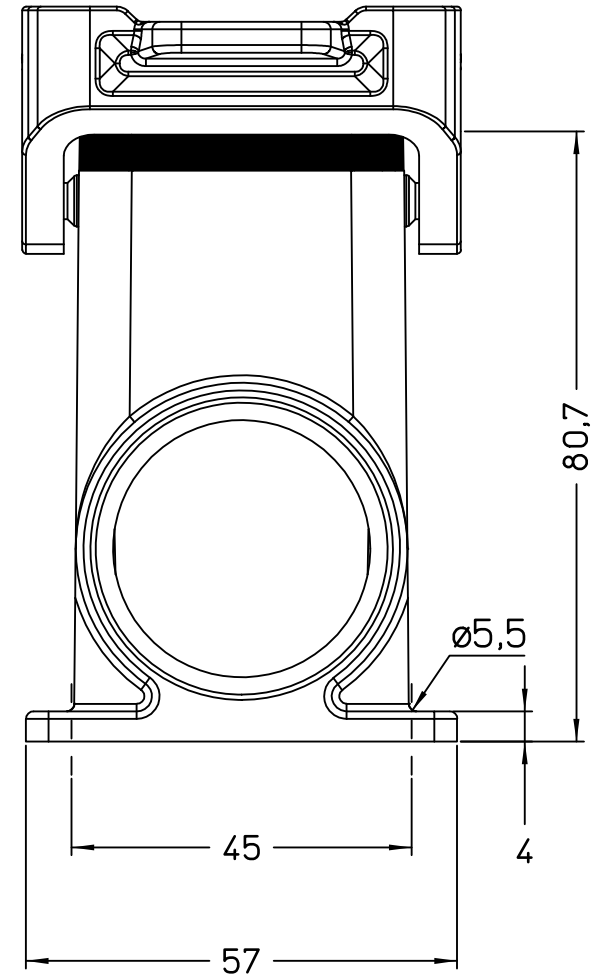

Diritti riservati All rights reserved

Dimensions in mm

Simplified representation with dimensions without tolerance

Original Size A4

JMPAP 24.32

Date 08/11/23

surface mounting housing, size "104.27", 1x M32 side entry,

Sign. G. Renna

with 2 Je-i-P levers

Scale 1:1