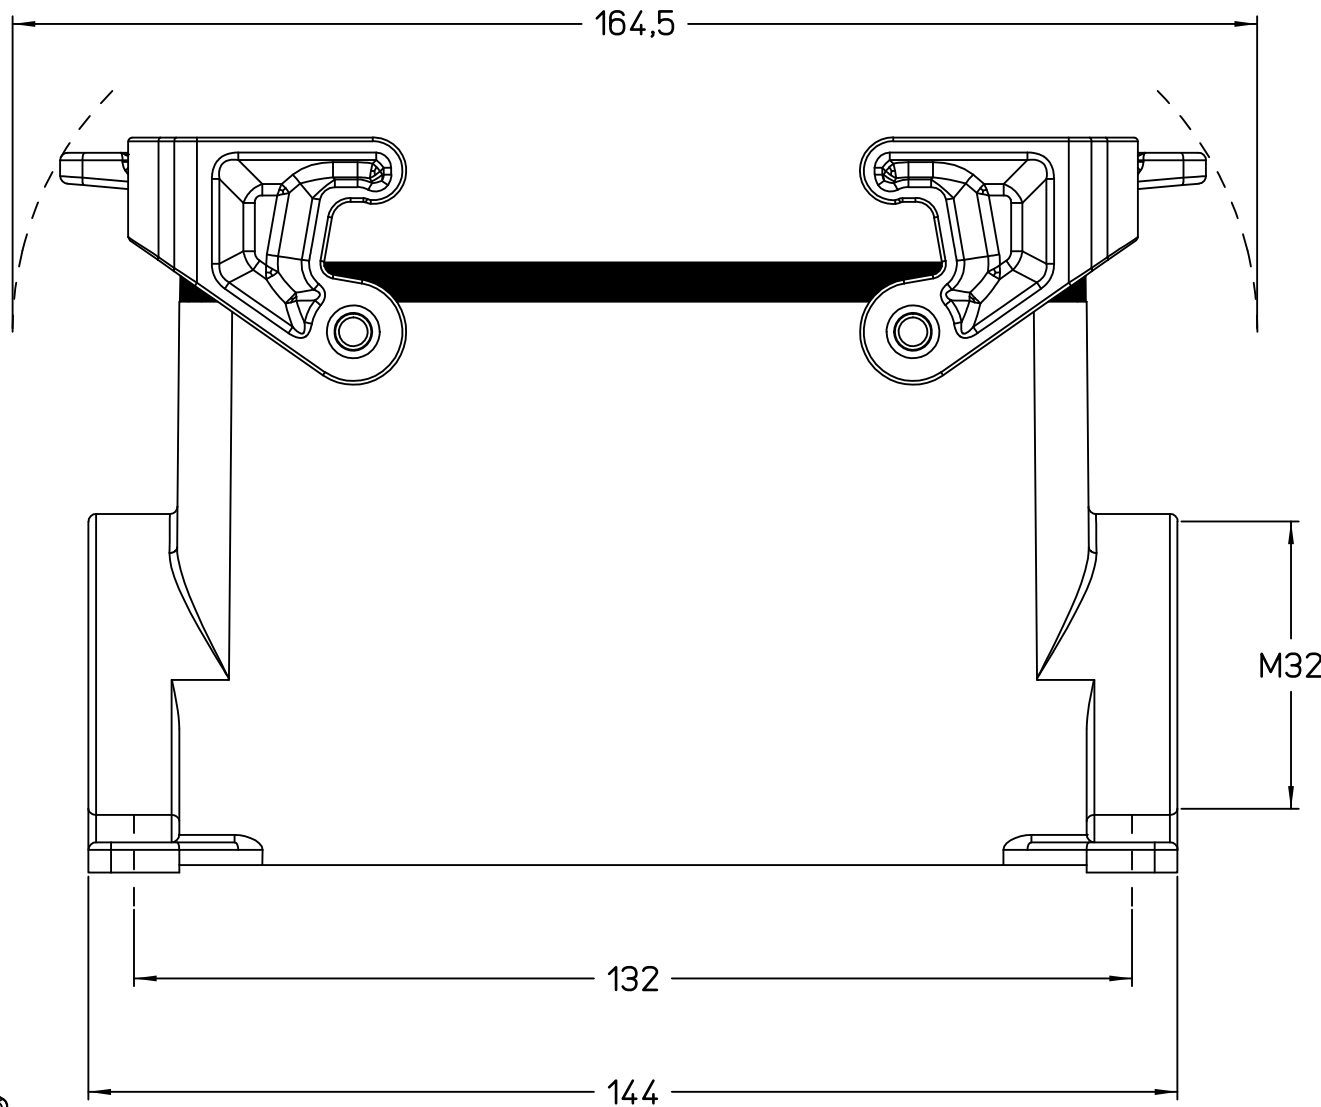

Diritti riservati All rights reserved

Dimensions in mm

Simplified representation with dimensions without tolerance

Original Size A4

JMPAP 24.32

Date 08/11/23

surface mounting housing, size "104.27", 1x M32 side entry,

Sign. G. Renna

with 2 Je-i-P levers

Scale 1:1